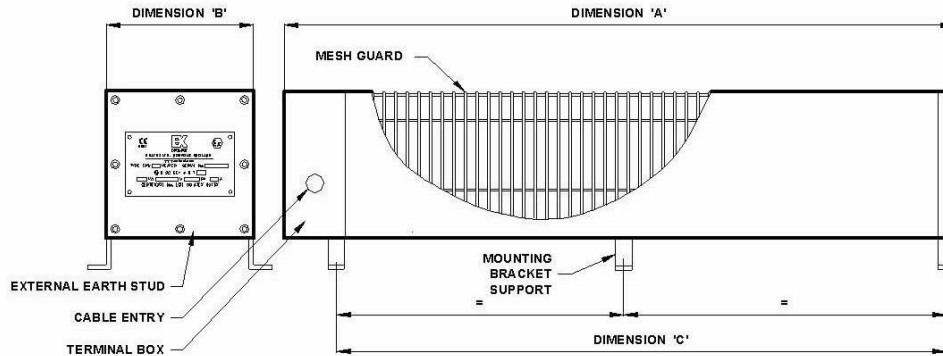

FEATURES

- Certified to meet the requirements of the ATEX Directive 94/9/EC and IECEx
- Lightweight enclosure certified weatherproof to IP67
- Suitable for 1 phase or 3 phase (3 or 4 wire) or DC power supplies
- Temperature classes T2, T3, and T4 available
- Suitable for floor or wall mounting
- A 20mm cable entry is provided as standard, additional entries can be provided as required
- Powder coated finish
- Optional range of Flameproof room thermostats can also be provided
- Suitable for ambient temperatures from -60°C to +60°C (subject to conditions to be discussed with sales engineer)

TYPICAL APPLICATIONS

- Aircraft hangers
- Fuel servicing areas
- Chemical plants
- Offshore installations
- Battery stores
- Gas installations
- Paint/solvent stores

Product Specification

Model	'T' Class	Rating Watts	Voltage	Supports	Dimensions			Weight (kg)
					A	B	C	
Compact Range								
FAW-C-250	T2/T3	250	254 or 110	2	350	160	282	5
FAW-C-500	T2/T3	500	254 or 110	2	350	160	282	6
FAW-C-750	T2/T3	750	254 or 110	2	615	160	545	6
FAW-C-1000	T2/T3	1000	254 or 110	2	615	160	545	9
Standard Range								
FAW250	T2/T3	250	254	2	971	160	860	8
FAW500	T2/T3	500	254 or 110	2	971	160	860	10
FAW750	T2/T3	750	254/440 OR 110	2	971	160	860	12
FAW1000	T2/T3	1000	254/440 OR 110	2	1221	160	1145	14
FAW1500	T2/T3	1500	254/440 OR 110	3	1741	160	1640	20
FAW2000	T2/T3	2000	254 or 110	3	1741	272	1640	32
FAW2500	T2/T3	2500	254	3	1741	272	1640	38
FAW3000	T2/T3	3000	254/440	3	1741	272	1640	42
FAW250	T4	250	254	3	1886	160	1784	13
FAW500	T4	500	254	3	1886	160	1784	17
FAW750	T4	750	254/440	3	1886	160	1784	21
FAW1000	T4	1000	254	3	1886	272	1784	33
FAW1250	T4	1250	254	3	1886	272	1784	38
FAW1500	T4	1500	254/440	3	1886	272	1784	42